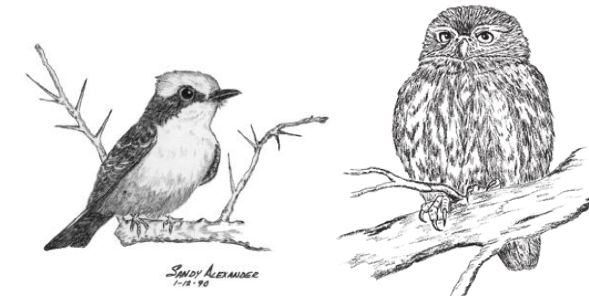

EST. 1853
KING RANCH®

Bird Checklist
366 species!

___ Eastern Kingbird Mc
___ Scissor-tailed Flycatcher Mc, Sc, Wr
___ Rose-throated Becard Acc

Shrike and Vireos

___ Loggerhead Shrike Wc, Su
___ White-eyed Vireo Wf, Sf
___ Bell's Vireo Mr, Sr
___ Yellow-throated Vireo Mu
___ Blue-headed Vireo Wu
___ Philadelphia Vireo Mu
___ Warbling Vireo Mf
___ Red-eyed Vireo Mf
___ Yellow-green Vireo Acc

Jays, Crows, and Ravens

___ Green Jay Rf
___ Blue Jay Acc
___ Tamaulipas Crow Acc
___ Chihuahuan Raven Sr

Lark and Swallows

___ Horned Lark Rf
___ Purple Martin Mf, Su
___ Tree Swallow Mf, Wr
___ Northern Rough-winged Swallow Mf
___ Bank Swallow Mu
___ Cliff Swallow Mf, Sr
___ Cave Swallow Wr, Sf
___ Barn Swallow Mc, Sc

Titmice, Verdin, Creeper, and Wrens

___ Black-crested Titmouse Rf
___ Verdin Ru
___ Red-breasted Nuthatch Acc
___ Brown Creeper Acc
___ Rock Wren Acc
___ House Wren Wf, Mf
___ Winter Wren Wr
___ Sedge Wren Wf
___ Marsh Wren Wu
___ Carolina Wren Ru
___ Bewick's Wren Rf
___ Cactus Wren Ru

Gnatcatcher, Kinglets, and Thrushes

___ Blue-gray Gnatcatcher Mf, Wu, Sr
___ Golden-crowned Kinglet Wr
___ Ruby-crowned Kinglet Wc
___ Eastern Bluebird Ru
___ Mountain Bluebird Acc
___ Veery Mu
___ Gray-cheeked Thrush Mf
___ Swainson's Thrush Mf
___ Hermit Thrush Wu
___ Wood Thrush Mu
___ Clay-colored Thrush Acc
___ White-throated Thrush Acc
___ American Robin Wu

Catbird, Mockingbird, and Thrashers

___ Gray Catbird Mf, Wr

___ Curve-billed Thrasher Rf
___ Brown Thrasher Wr
___ Long-billed Thrasher Rf
___ Sage Thrasher Wr
___ Northern Mockingbird Rc

Starling, Waxwing, House Sparrow and Pipits

___ European Starling Rf, Wc
___ Cedar Waxwing Wr, Sr
___ House Sparrow Rc
___ American Pipit Wu
___ Sprague's Pipit Wu

Finches and Longspur

___ Pine Siskin Wr
___ Lesser Goldfinch Su, Wr
___ American Goldfinch Wf
___ Chestnut-collared Longspur Acc

Sparrows, Towhees, and Chat

___ Olive Sparrow Rc
___ Green-tailed Towhee Wr
___ Spotted Towhee Wr
___ Eastern Towhee Acc
___ Botteri's Sparrow Sf
___ Cassin's Sparrow Sc, Wr
___ Chipping Sparrow Wu
___ Clay-colored Sparrow Mf, Wr
___ Field Sparrow Ru, Wu
___ Vesper Sparrow Wf
___ Lark Sparrow Wu, Sf
___ Black-throated Sparrow Rr
___ Lark Bunting Wu
___ Savannah Sparrow Wc
___ Grasshopper Sparrow Wf, Sr
___ Le Conte's Sparrow Wu
___ Fox Sparrow Acc
___ Song Sparrow Wr
___ Lincoln's Sparrow Mc, Wf
___ Swamp Sparrow Wu
___ White-throated Sparrow Wr
___ White-crowned Sparrow Wu
___ Yellow-breasted Chat Mf

Blackbirds, Meadowlarks, and Orioles

___ Yellow-headed Blackbird Mu, Wr
___ Bobolink Acc
___ Eastern Meadowlark Wf, Sf
___ Western Meadowlark Wc, Sr
___ Orchard Oriole Mu
___ Hooded Oriole Su
___ Bullock's Oriole Mu, Su
___ Altamira Oriole Rr*
___ Audubon's Oriole Ru
___ Baltimore Oriole Mf
___ Red-winged Blackbird Wc, Su
___ Bronzed Cowbird Wu, Sc
___ Brown-headed Cowbird Wc, Sf
___ Rusty Blackbird Acc
___ Brewer's Blackbird Wf
___ Common Grackle Wr
___ Boat-tailed Grackle Acc
___ Great-tailed Grackle Rc

Warblers